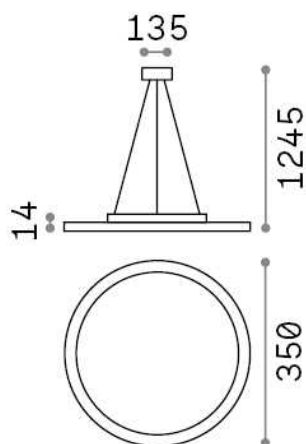

Fly

General info

Indoor - Suspensions

Ean	8021696307961
Item	FLY SLIM SP D35 3000K
Installation	Suspensions
Guarantee	5 years
Gross weight	5.25 kg
Volume	-

Technical info

Net weight	4.2 kg
Insulation class	I
Protection index	IP40
Compliance	CE
Operating temperature	0° ~ +40 °C
Dimmer	Non-dimmable, On-Off
Power output	220-240 V AC 50/60 Hz
Power supply	In-built, included Replaceable (by qualified operators only), electronic, tridonic
Accessories not included	Dimmable driver, upright module

Source info

Integrated source	Integrated LED module
Replaceable source	Replaceable (by qualified operators only)
Power	18 W
Emission	Direct
Max consumption	max 18,00 W
Features LED	LED SMD SAMSUNG
CCT	3000 K
Duration LED (t. 25°C)	50000 h
CRI	> 80
SDCM	3
Light beam	87°
UGR Maximum	< 19
Light beam flux	2650 lm
Useful light flux	2110 lm
Photobiological risk	1