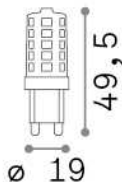

Lampadine g9

General info

Lampadine e accessori - Lampadine g9

Ean	8021696307886
Item	G9 3.5W 4000K CRI80 DIMM
Installation	-
Guarantee	5 years
Gross weight	0.02 kg
Volume	2.5e-05 m ³

Technical info

Net weight	0.02 kg
Insulation class	-
Compliance	CE
Power output	220-240 V AC 50/60 Hz
Dimmer	Dimmable, TRIAC
Power supply	Not required

Source info

Power	3,5 W
Emission	Diffuse
Max consupcion	max 3,50 W
CCT	4000 K
Duration LED (t. 25°C)	15000 h
CRI	> 80
Light beam	440 lm
Useful light flux	440 lm
Photobiological risk	1
Standby power	< 0.50 W