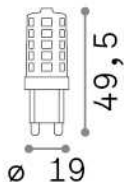

General info

Lampadine e accessori - Lampadine g9

Ean	8021696307879
Item	G9 4.0W 4000K CRI80
Installation	-
Guarantee	5 years
Gross weight	0.02 kg
Volume	2.5e-05 m ³

Technical info

Net weight	0.02 kg
Insulation class	-
Compliance	CE
Power output	220-240 V AC 50/60 Hz
Dimmer	Non-dimmable, On-Off
Power supply	Not required

Source info

Power	4 W
Emission	Diffuse
Max consumption	max 4,00 W
CCT	4000 K
Duration LED (t. 25°C)	15000 h
CRI	> 80
Light beam	530 lm
Useful light flux	530 lm
Photobiological risk	1