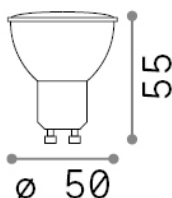

Lampadine gu10

rev. 10-04-2023

General info

Lampadine e accessori - Lampadine gu10

Ean	8021696307619
Item	GU10 05W 380Lm 2700K CRI95
Installation	-
Guarantee	5 years
Gross weight	0.03 kg
Volume	0.000138 m ³

Technical info

Net weight	0.03 kg
Insulation class	-
Compliance	CE
Power output	220-240 V AC 50/60 Hz
Dimmer	Non-dimmable, On-Off
Power supply	Not required

Source info

Power	5 W
Emission	Direct
Max consumption	max 5,00 W
CCT	2700 K
Duration LED (t. 25°C)	25000 h
CRI	> 95
Light beam	380 lm
Useful light flux	380 lm