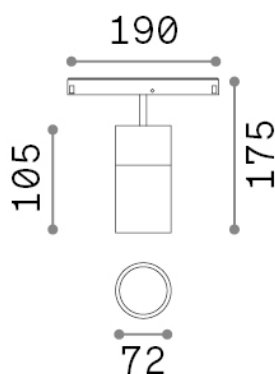

Ego

General info

Technical - Systems

Ean	8021696307602
Item	EGO TRACK SINGLE 26W 3000K ON-OFF WH
Installation	Systems
Guarantee	5 years
Gross weight	0.87 kg
Volume	0.003537 m ³

Technical info

Net weight	0.7 kg
Insulation class	III
Protection index	IP20
Compliance	CE
Operating temperature	0° ~ +40 °C
Dimmer	Non-dimmable, On-Off
Power output	48 V DC
Power supply	Required, remoted, not included NO
Adjustability	vert. 0°-90° , orizz. 0°-335°
Accessories not included	Ego profile

Source info

Integrated source	Integrated LED module
Replaceable source	Replaceable (by qualified operators only)
Power	26 W
Emission	Direct
Max consumption	max 26,00 W
Features LED	LED COB CITIZEN
CCT	3000 K
Duration LED (t. 25°C)	50000 h
CRI	> 90
SDCM	3
Light beam	35°
Light beam flux	2950 lm
Useful light flux	2460 lm
Photobiological risk	1