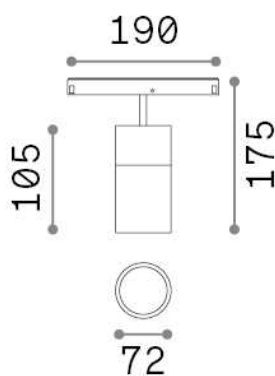

General info

Technical - Systems

Ean	8021696307596
Item	EGO TRACK SINGLE 26W 3000K DALI WH
Installation	Systems
Guarantee	5 years
Gross weight	0.87 kg
Volume	0.003537 m ³

Technical info

Net weight	0.7 kg
Insulation class	III
Protection index	IP20
Compliance	CE
Operating temperature	0° ~ +40 °C
Dimmer	Dimmable, DALI
Power output	48 V DC
Power supply	Required, remoted, not included NO
Adjustability	vert. 0°-90° , orizz. 0°-335°
Accessories not included	Ego profile

Source info

Integrated source	Integrated LED module
Replaceable source	Replaceable (by qualified operators only)
Power	26 W
Emission	Direct
Max consumption	max 26,00 W
Features LED	LED COB CITIZEN
CCT	3000 K
Duration LED (t. 25°C)	50000 h
CRI	> 90
SDCM	3
Light beam	35°
Light beam flux	2950 lm
Useful light flux	2460 lm
Photobiological risk	1
Standby power	< 0.50 W