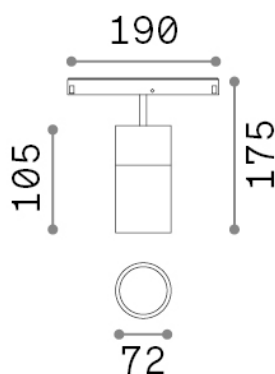

General info

Technical - Systems

Ean	8021696307572
Item	EGO TRACK SINGLE 26W 3000K 1-10V WH
Installation	Systems
Guarantee	5 years
Gross weight	0.87 kg
Volume	0.003537 m ³

Technical info

Net weight	0.7 kg
Insulation class	III
Protection index	IP20
Compliance	CE
Operating temperature	0° ~ +40 °C
Dimmer	Dimmable, 1-10V
Power output	48 V DC
Power supply	Required, remoted, not included NO
Adjustability	vert. 0°-90° , orizz. 0°-335°
Accessories not included	Ego profile

Source info

Integrated source	Integrated LED module
Replaceable source	Replaceable (by qualified operators only)
Power	26 W
Emission	Direct
Max consumption	max 26,00 W
Features LED	LED COB CITIZEN
CCT	3000 K
Duration LED (t. 25°C)	50000 h
CRI	> 90
SDCM	3
Light beam	35°
Light beam flux	2950 lm
Useful light flux	2460 lm
Photobiological risk	1
Standby power	< 0.50 W