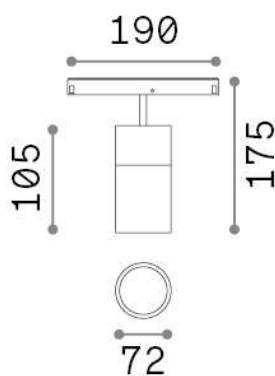

General info

Technical - Systems

Ean	8021696307565
Item	EGO TRACK SINGLE 26W 3000K 1-10V BK
Installation	Systems
Guarantee	5 years
Gross weight	0.87 kg
Volume	0.003537 m ³

Technical info

Net weight	0.7 kg
Insulation class	III
Protection index	IP20
Compliance	CE
Operating temperature	0° ~ +40 °C
Dimmer	Dimmable, 1-10V
Power output	48 V DC
Power supply	Required, remoted, not included NO
Adjustability	vert. 0°-90° , orizz. 0°-335°
Accessories not included	Ego profile

Source info

Integrated source	Integrated LED module
Replaceable source	Replaceable (by qualified operators only)
Power	26 W
Emission	Direct
Max consumption	max 26,00 W
Features LED	LED COB CITIZEN
CCT	3000 K
Duration LED (t. 25°c)	50000 h
CRI	> 90
SDCM	3
Light beam	35°
Light beam flux	2950 lm
Useful light flux	2460 lm
Photobiological risk	1
Standby power	< 0.50 W