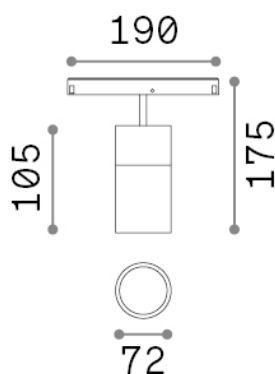

General info

Technical - Systems

Ean	8021696307558
Item	EGO TRACK SINGLE 19W 3000K ON-OFF WH
Installation	Systems
Guarantee	5 years
Gross weight	0.87 kg
Volume	0.003537 m ³

Technical info

Net weight	0.7 kg
Insulation class	III
Protection index	IP20
Compliance	CE
Operating temperature	0° ~ +40 °C
Dimmer	Non-dimmable, On-Off
Power output	48 V DC
Power supply	Required, remoted, not included NO
Adjustability	vert. 0°-90° , orizz. 0°-335°
Accessories not included	Ego profile

Source info

Integrated source	Integrated LED module
Replaceable source	Replaceable (by qualified operators only)
Power	19 W
Emission	Direct
Max consumption	max 19,00 W
Features LED	LED COB CITIZEN
CCT	3000 K
Duration LED (t. 25°C)	50000 h
CRI	> 90
SDCM	3
Light beam	35°
Light beam flux	2200 lm
Useful light flux	1830 lm
Photobiological risk	1