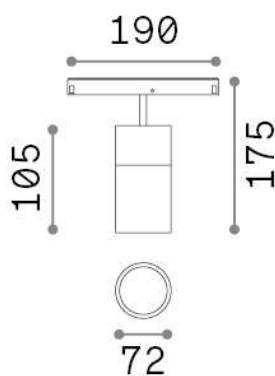

General info

Technical - Systems

Ean	8021696307541
Item	EGO TRACK SINGLE 19W 3000K DALI WH
Installation	Systems
Guarantee	5 years
Gross weight	0.87 kg
Volume	0.003537 m ³

Technical info

Net weight	0.7 kg
Insulation class	III
Protection index	IP20
Compliance	CE
Operating temperature	0° ~ +40 °C
Dimmer	Dimmable, DALI
Power output	48 V DC
Power supply	Required, remoted, not included NO
Adjustability	vert. 0°-90° , orizz. 0°-335°
Accessories not included	Ego profile

Source info

Integrated source	Integrated LED module
Replaceable source	Replaceable (by qualified operators only)
Power	19 W
Emission	Direct
Max consumption	max 19,00 W
Features LED	LED COB CITIZEN
CCT	3000 K
Duration LED (t. 25°C)	50000 h
CRI	> 90
SDCM	3
Light beam	35°
Light beam flux	2200 lm
Useful light flux	1830 lm
Photobiological risk	1
Standby power	< 0.50 W