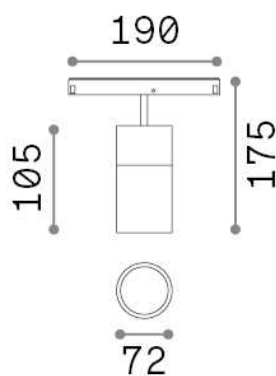

General info

Technical - Systems

Ean	8021696307534
Item	EGO TRACK SINGLE 19W 3000K DALI BK
Installation	Systems
Guarantee	5 years
Gross weight	0.87 kg
Volume	0.003537 m ³

Technical info

Net weight	0.7 kg
Insulation class	III
Protection index	IP20
Compliance	CE
Operating temperature	0° ~ +40 °C
Dimmer	Dimmable, DALI
Power output	48 V DC
Power supply	Required, remoted, not included NO
Adjustability	vert. 0°-90° , orizz. 0°-335°
Accessories not included	Ego profile

Source info

Integrated source	Integrated LED module
Replaceable source	Replaceable (by qualified operators only)
Power	19 W
Emission	Direct
Max consumption	max 19,00 W
Features LED	LED COB CITIZEN
CCT	3000 K
Duration LED (t. 25°C)	50000 h
CRI	> 90
SDCM	3
Light beam	35°
Light beam flux	2200 lm
Useful light flux	1830 lm
Photobiological risk	1
Standby power	< 0.50 W