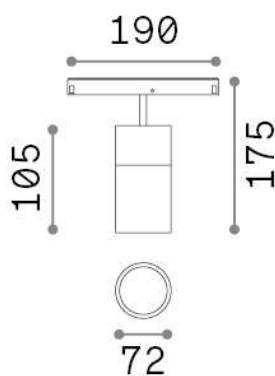

General info

Technical - Systems

Ean	8021696307510
Item	EGO TRACK SINGLE 19W 3000K 1-10V BK
Installation	Systems
Guarantee	5 years
Gross weight	0.87 kg
Volume	0.003537 m ³

Technical info

Net weight	0.7 kg
Insulation class	III
Protection index	IP20
Compliance	CE
Operating temperature	0° ~ +40 °C
Dimmer	Dimmable, 1-10V
Power output	48 V DC
Power supply	Required, remoted, not included NO
Adjustability	vert. 0°-90° , orizz. 0°-335°
Accessories not included	Ego profile

Source info

Integrated source	Integrated LED module
Replaceable source	Replaceable (by qualified operators only)
Power	19 W
Emission	Direct
Max consumption	max 19,00 W
Features LED	LED COB CITIZEN
CCT	3000 K
Duration LED (t. 25°C)	50000 h
CRI	> 90
SDCM	3
Light beam	35°
Light beam flux	2200 lm
Useful light flux	1830 lm
Photobiological risk	1
Standby power	< 0.50 W