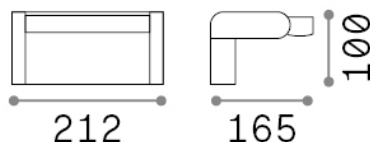

Source info

Integrated source	Integrated LED module
Replaceable source	No
Power	LED 20,5 W
Emission	Direct
Max consumption	max 20,50 W
Features LED	LED SMD
CCT	3000 K
Duration LED (t. 25°C)	50000 h
CRI	> 80
Light beam	105°
Light beam flux	2300 lm
Useful light flux	1320 lm
Photobiological risk	1