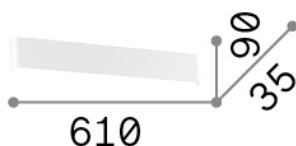

Source info

Integrated source	Integrated LED module
Replaceable source	No
Power	LED 19,5 W
Emission	Direct + Indirect
Max consumption	max 19,50 W
Features LED	LED SMD
CCT	4000 K
Duration LED (t. 25°C)	50000 h
CRI	> 80
Light beam flux	2150 lm
Useful light flux	1550 lm
Photobiological risk	1