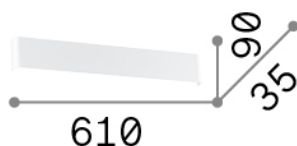

Net weight	0.95 kg
Insulation class	I
Protection index	IP20
Compliance	CE
Operating temperature	0° ~ +40 °C
Dimmer	Non-dimmable, On-Off
Power output	220-240 V AC 50/60 Hz
Power supply	In-built, included Replaceable (by qualified operators only), electronic

Source info

Integrated source	Integrated LED module
Replaceable source	No
Power	LED 19,5 W
Emission	Direct + Indirect
Max consumption	max 19,50 W
Features LED	LED SMD
CCT	4000 K
Duration LED (t. 25°C)	50000 h
CRI	> 80
Light beam flux	2150 lm
Useful light flux	1880 lm
Photobiological risk	1