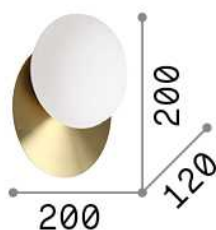

General info

Indoor - Wall lamps

Ean	8021696306940
Item	NINFEA AP1 BIANCO
Installation	Wall lamps
Guarantee	5 years
Gross weight	1.25 kg
Volume	0.008379 m ³

Technical info

Net weight	0.8 kg
Insulation class	II
Protection index	IP20
Compliance	CE
Operating temperature	0° ~ +40 °C
Dimmer	Non-dimmable
Power output	220-240 V AC
Power supply	Not required