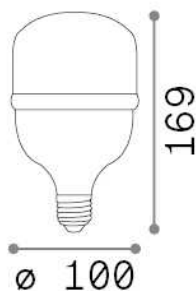

Bin

General info

Lampadine e accessori - Bin

Ean	8021696306896
Item	E27 BIN 30W 4000K CRI80 BIANCO
Installation	-
Guarantee	5 years
Gross weight	0.17 kg
Volume	0.00173 m ³

Technical info

Net weight	0.1 kg
Insulation class	-
Compliance	CE
Power output	220-240 V AC 50/60 Hz
Dimmer	Non-dimmable, On-Off
Power supply	Not required

Source info

Power	30 W
Emission	Diffuse
Max consumption	max 30,00 W
CCT	4000 K
Duration LED (t. 25°C)	25000 h
CRI	> 80
Light beam	3200 lm
Useful light flux	3200 lm
Photobiological risk	EXEMPT