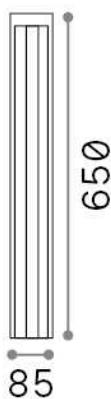

## Outdoor - Floor lamps

<b>Ean</b>	8021696306872
<b>Item</b>	KURT PT NERO 3000K
<b>Installation</b>	Floor lamps
<b>Guarantee</b>	5 years
<b>Gross weight</b>	2.2 kg
<b>Volume</b>	0.006002 m <sup>3</sup>

## Source info

<b>Integrated source</b>	Integrated LED module
<b>Replaceable source</b>	No
<b>Power</b>	LED 11 W
<b>Emission</b>	Direct Asymmetrical
<b>Max consumption</b>	max 11,00 W
<b>Features LED</b>	LED COB
<b>CCT</b>	3000 K
<b>Duration LED (t. 25°C)</b>	30000 h
<b>CRI</b>	> 80
<b>SDCM</b>	3
<b>Light beam flux</b>	950 lm
<b>Useful light flux</b>	240 lm
<b>Photobiological risk</b>	1