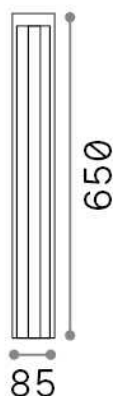

General info

Outdoor - Floor lamps

Ean	8021696306858
Item	KURT PT COFFEE 3000K
Installation	Floor lamps
Guarantee	5 years
Gross weight	2.2 kg
Volume	0.006002 m ³

Technical info

Net weight	1.93 kg
Insulation class	I
Protection index	IP54
Compliance	CE
Operating temperature	-
Dimmer	Non-dimmable, On-Off
Power output	100-240 V AC 50/60 Hz
Power supply	In-built, included NO, electronic

Source info

Integrated source	Integrated LED module
Replaceable source	No
Power	LED 11 W
Emission	Direct Asymmetrical
Max consumption	max 11,00 W
Features LED	LED COB
CCT	3000 K
Duration LED (t. 25°C)	30000 h
CRI	> 80
SDCM	3
Light beam flux	950 lm
Useful light flux	240 lm
Photobiological risk	1