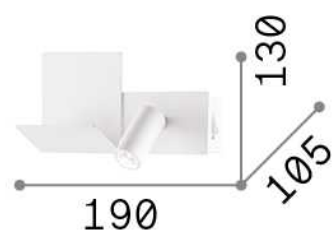

General info

Indoor - Wall lamps

Ean	8021696306827
Item	KOMODO-2 AP NERO
Installation	Wall lamps
Guarantee	5 years
Gross weight	0.82 kg
Volume	0.006006 m ³

Technical info

Net weight	0.7 kg
Insulation class	II
Protection index	IP20
Compliance	CE
Operating temperature	0° ~ +40 °C
Dimmer	Non-dimmable, On-Off
Power output	220-240 V AC 50/60 Hz Integrated switch button Integrated USB socket
Power supply	In-built, included Replaceable (by qualified operators only), electronic
Adjustability	vert. 0-90°, orizz. 0-180°

Source info

Integrated source	Integrated LED module
Replaceable source	Replaceable (by qualified operators only)
Power	LED 4,5 W
Emission	Direct
Max consumption	max 4,50 W
Features LED	LED SMD
CCT	3000 K
Duration LED (t. 25°C)	20000 h
CRI	> 80
Light beam	25°
Light beam flux	250 lm
Useful light flux	210 lm
Photobiological risk	2
Standby power	< 0.50 W