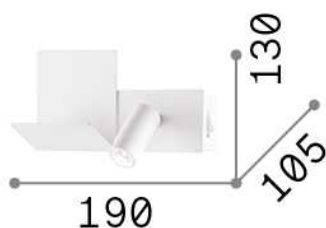

General info

Indoor - Wall lamps

Ean	8021696306810
Item	KOMODO-2 AP BIANCO
Installation	Wall lamps
Guarantee	5 years
Gross weight	0.82 kg
Volume	0.006006 m ³

Technical info

Net weight	0.7 kg
Insulation class	II
Protection index	IP20
Compliance	CE
Operating temperature	0° ~ +40 °C
Dimmer	Non-dimmable, On-Off
Power output	220-240 V AC 50/60 Hz Integrated switch button Integrated USB socket
Power supply	In-built, included Replaceable (by qualified operators only), electronic
Adjustability	vert. 0-90°, orizz. 0-180°

Source info

Integrated source	Integrated LED module
Replaceable source	Replaceable (by qualified operators only)
Power	LED 4,5 W
Emission	Direct
Max consumption	max 4,50 W
Features LED	LED SMD
CCT	3000 K
Duration LED (t. 25°C)	20000 h
CRI	> 80
Light beam	25°
Light beam flux	250 lm
Useful light flux	210 lm
Photobiological risk	2
Standby power	< 0.50 W