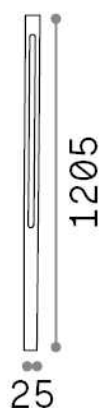

General info

Outdoor - Floor lamps

Ean	8021696306797
Item	JEDI PT H120 ANTRACITE
Installation	Floor lamps
Guarantee	5 years
Gross weight	1.29 kg
Volume	0.00504 m ³

Technical info

Net weight	1.03 kg
Insulation class	II
Protection index	IP65
Compliance	CE
Operating temperature	-
Dimmer	Non-dimmable, On-Off
Power output	220-240 V AC 50/60 Hz
Power supply	In-built, included NO, electronic

Source info

Integrated source	Integrated LED module
Replaceable source	No
Power	LED 19 W
Emission	Direct
Max consumption	max 19,00 W
Features LED	LED SMD
CCT	3000 K
Duration LED (t. 25°C)	30000 h
CRI	> 80
Light beam flux	2250 lm
Useful light flux	900 lm
Photobiological risk	EXEMPT