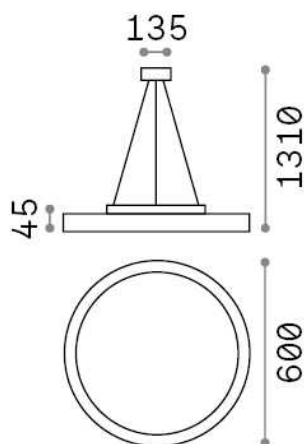

Fly

General info

Indoor - Suspensions

Ean	8021696306759
Item	FLY SP D60 4000K NERO
Installation	Suspensions
Guarantee	5 years
Gross weight	7 kg
Volume	-

Technical info

Net weight	6 kg
Insulation class	I
Protection index	IP40
Compliance	CE
Operating temperature	0° ~ +40 °C
Dimmer	Non-dimmable, On-Off
Power output	220-240 V AC 50/60 Hz
Power supply	In-built, included Replaceable (by qualified operators only), electronic, tridonic
Accessories not included	Dimmable driver, upright module

Source info

Integrated source	Integrated LED module
Replaceable source	Replaceable (by qualified operators only)
Power	53 W
Emission	Direct
Max consumption	max 53,00 W
Features LED	LED SMD SAMSUNG
CCT	4000 K
Duration LED (t. 25°C)	50000 h
CRI	> 80
SDCM	3
Light beam	87°
UGR Maximum	< 19
Light beam flux	8000 lm
Useful light flux	6390 lm
Photobiological risk	1