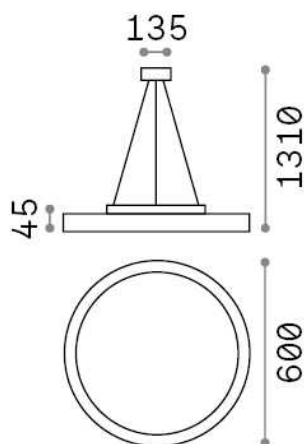

Fly

General info

Indoor - Suspensions

Ean	8021696306742
Item	FLY SP D60 3000K NERO
Installation	Suspensions
Guarantee	5 years
Gross weight	7 kg
Volume	-

Technical info

Net weight	6 kg
Insulation class	I
Protection index	IP40
Compliance	CE
Operating temperature	0° ~ +40 °C
Dimmer	Non-dimmable, On-Off
Power output	220-240 V AC 50/60 Hz
Power supply	In-built, included Replaceable (by qualified operators only), electronic, tridonic
Accessories not included	Dimmable driver, upright module

Source info

Integrated source	Integrated LED module
Replaceable source	Replaceable (by qualified operators only)
Power	53 W
Emission	Direct
Max consumption	max 53,00 W
Features LED	LED SMD SAMSUNG
CCT	3000 K
Duration LED (t. 25°C)	50000 h
CRI	> 80
SDCM	3
Light beam	87°
UGR Maximum	< 19
Light beam flux	7500 lm
Useful light flux	6050 lm
Photobiological risk	1