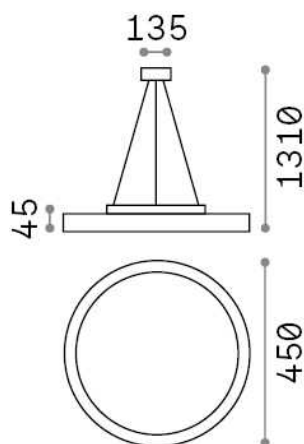

Fly

General info

Indoor - Suspensions

Ean	8021696306735
Item	FLY SP D45 4000K NERO
Installation	Suspensions
Guarantee	5 years
Gross weight	6.1 kg
Volume	-

Technical info

Net weight	5.2 kg
Insulation class	I
Protection index	IP40
Compliance	CE
Operating temperature	0° ~ +40 °C
Dimmer	Non-dimmable, On-Off
Power output	220-240 V AC 50/60 Hz
Power supply	In-built, included Replaceable (by qualified operators only), electronic, tridonic
Accessories not included	Dimmable driver, upright module

Source info

Integrated source	Integrated LED module
Replaceable source	Replaceable (by qualified operators only)
Power	26 W
Emission	Direct
Max consumption	max 26,00 W
Features LED	LED SMD SAMSUNG
CCT	4000 K
Duration LED (t. 25°C)	50000 h
CRI	> 80
SDCM	3
Light beam	87°
UGR Maximum	< 19
Light beam flux	3900 lm
Useful light flux	3140 lm
Photobiological risk	1