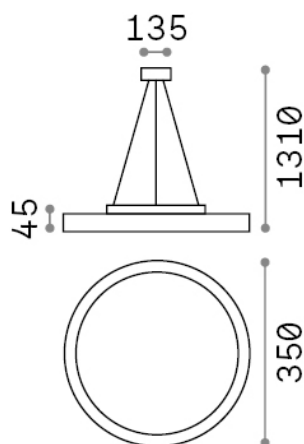

Fly

General info

Indoor - Suspensions

Ean	8021696306711
Item	FLY SP D35 4000K NERO
Installation	Suspensions
Guarantee	5 years
Gross weight	5.3 kg
Volume	-

Technical info

Net weight	4.5 kg
Insulation class	I
Protection index	IP40
Compliance	CE
Operating temperature	0° ~ +40 °C
Dimmer	Non-dimmable, On-Off
Power output	220-240 V AC 50/60 Hz
Power supply	In-built, included Replaceable (by qualified operators only), electronic, tridonic
Accessories not included	Dimmable driver, upright module

Source info

Integrated source	Integrated LED module
Replaceable source	Replaceable (by qualified operators only)
Power	18 W
Emission	Direct
Max consumption	max 18,00 W
Features LED	LED SMD SAMSUNG
CCT	4000 K
Duration LED (t. 25°C)	50000 h
CRI	> 80
SDCM	3
Light beam	87°
UGR Maximum	< 19
Light beam flux	2800 lm
Useful light flux	2230 lm
Photobiological risk	1