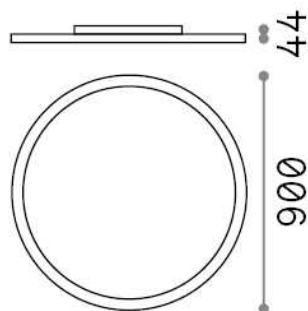

Fly

General info

Indoor - Ceiling lamps

Ean	8021696306698
Item	FLY SLIM PL D90 4000K
Installation	Ceiling lamps
Guarantee	5 years
Gross weight	14.2 kg
Volume	0.144788 m ³

Technical info

Net weight	13 kg
Insulation class	I
Protection index	IP40
Compliance	CE
Operating temperature	0° ~ +40 °C
Dimmer	Non-dimmable, On-Off
Power output	220-240 V AC 50/60 Hz
Power supply	In-built, included Replaceable (by qualified operators only), electronic, tridonic/osram
Accessories not included	Dimmable driver, upright module

Source info

Integrated source	Integrated LED module
Replaceable source	Replaceable (by qualified operators only)
Power	65 W
Emission	Direct
Max consumption	max 65,00 W
Features LED	LED SMD SAMSUNG
CCT	4000 K
Duration LED (t. 25°C)	50000 h
CRI	> 80
SDCM	3
Light beam	87°
UGR Maximum	< 19
Light beam flux	9900 lm
Useful light flux	7920 lm
Photobiological risk	1