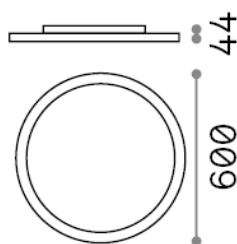

Fly

General info

Indoor - Ceiling lamps

Ean	8021696306674
Item	FLY SLIM PL D60 4000K
Installation	Ceiling lamps
Guarantee	5 years
Gross weight	7 kg
Volume	0.069863 m ³

Technical info

Net weight	5.8 kg
Insulation class	I
Protection index	IP40
Compliance	CE
Operating temperature	0° ~ +40 °C
Dimmer	Non-dimmable, On-Off
Power output	220-240 V AC 50/60 Hz
Power supply	In-built, included Replaceable (by qualified operators only), electronic, tridonic
Accessories not included	Dimmable driver, upright module

Source info

Integrated source	Integrated LED module
Replaceable source	Replaceable (by qualified operators only)
Power	53 W
Emission	Direct
Max consumption	max 53,00 W
Features LED	LED SMD SAMSUNG
CCT	4000 K
Duration LED (t. 25°C)	50000 h
CRI	> 80
SDCM	3
Light beam	87°
UGR Maximum	< 19
Light beam flux	8000 lm
Useful light flux	6390 lm
Photobiological risk	1