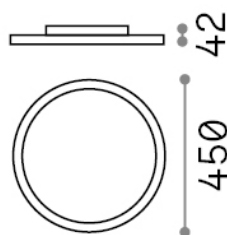

Fly

General info

Indoor - Ceiling lamps

Ean	8021696306667
Item	FLY SLIM PL D45 4000K
Installation	Ceiling lamps
Guarantee	5 years
Gross weight	4.12 kg
Volume	0.016979 m ³

Technical info

Net weight	3.75 kg
Insulation class	I
Protection index	IP40
Compliance	CE
Operating temperature	0° ~ +40 °C
Dimmer	Non-dimmable, On-Off
Power output	220-240 V AC 50/60 Hz
Power supply	In-built, included Replaceable (by qualified operators only), electronic, tridonic
Accessories not included	Dimmable driver, upright module

Source info

Integrated source	Integrated LED module
Replaceable source	Replaceable (by qualified operators only)
Power	26 W
Emission	Direct
Max consumption	max 26,00 W
Features LED	LED SMD SAMSUNG
CCT	4000 K
Duration LED (t. 25°C)	50000 h
CRI	> 80
SDCM	3
Light beam	87°
UGR Maximum	< 19
Light beam flux	3900 lm
Useful light flux	3140 lm
Photobiological risk	1