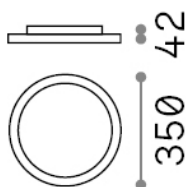

Fly

General info

Indoor - Ceiling lamps

Ean	8021696306643
Item	FLY SLIM PL D35 3000K
Installation	Ceiling lamps
Guarantee	5 years
Gross weight	3.45 kg
Volume	0.010507 m ³

Technical info

Net weight	2.7 kg
Insulation class	I
Protection index	IP40
Compliance	CE
Operating temperature	0° ~ +40 °C
Dimmer	Non-dimmable, On-Off
Power output	220-240 V AC 50/60 Hz
Power supply	In-built, included Replaceable (by qualified operators only), electronic, tridonic
Accessories not included	Dimmable driver, upright module

Source info

Integrated source	Integrated LED module
Replaceable source	Replaceable (by qualified operators only)
Power	18 W
Emission	Direct
Max consumption	max 18,00 W
Features LED	LED SMD SAMSUNG
CCT	3000 K
Duration LED (t. 25°C)	50000 h
CRI	> 80
SDCM	3
Light beam	87°
UGR Maximum	< 19
Light beam flux	2650 lm
Useful light flux	2110 lm
Photobiological risk	1