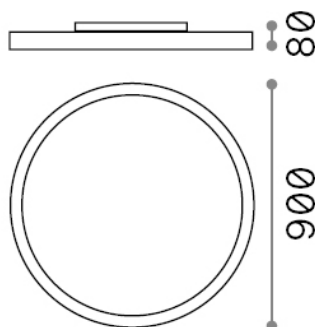

Fly

General info

Indoor - Ceiling lamps

Ean	8021696306636
Item	FLY PL D90 4000K NERO
Installation	Ceiling lamps
Guarantee	5 years
Gross weight	7.7 kg
Volume	0.09025 m ³

Technical info

Net weight	6.9 kg
Insulation class	I
Protection index	IP40
Compliance	CE
Operating temperature	0° ~ +40 °C
Dimmer	Non-dimmable, On-Off
Power output	220-240 V AC 50/60 Hz
Power supply	In-built, included Replaceable (by qualified operators only), electronic, tridonic/osram
Accessories not included	Dimmable driver, upright module

Source info

Integrated source	Integrated LED module
Replaceable source	Replaceable (by qualified operators only)
Power	65 W
Emission	Direct
Max consumption	max 65,00 W
Features LED	LED SMD SAMSUNG
CCT	4000 K
Duration LED (t. 25°C)	50000 h
CRI	> 80
SDCM	3
Light beam	87°
UGR Maximum	< 19
Light beam flux	9900 lm
Useful light flux	7920 lm
Photobiological risk	1