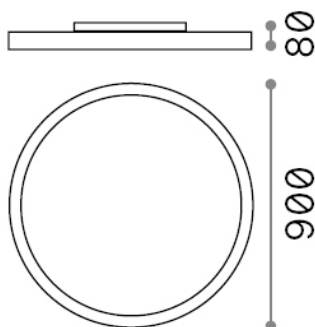

Fly

General info

Indoor - Ceiling lamps

Ean	8021696306629
Item	FLY PL D90 3000K NERO
Installation	Ceiling lamps
Guarantee	5 years
Gross weight	7.7 kg
Volume	0.09025 m ³

Technical info

Net weight	6.9 kg
Insulation class	I
Protection index	IP40
Compliance	CE
Operating temperature	0° ~ +40 °C
Dimmer	Non-dimmable, On-Off
Power output	220-240 V AC 50/60 Hz
Power supply	In-built, included Replaceable (by qualified operators only), electronic, tridonic
Accessories not included	Dimmable driver, upright module

Source info

Integrated source	Integrated LED module
Replaceable source	Replaceable (by qualified operators only)
Power	65 W
Emission	Direct
Max consumption	max 65,00 W
Features LED	LED SMD SAMSUNG
CCT	3000 K
Duration LED (t. 25°C)	50000 h
CRI	> 80
SDCM	3
Light beam	87°
UGR Maximum	< 19
Light beam flux	9400 lm
Useful light flux	7490 lm
Photobiological risk	1