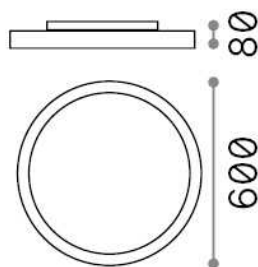

Fly

General info

Indoor - Ceiling lamps

Ean	8021696306612
Item	FLY PL D60 4000K NERO
Installation	Ceiling lamps
Guarantee	5 years
Gross weight	5.2 kg
Volume	0.04225 m ³

Technical info

Net weight	4.5 kg
Insulation class	I
Protection index	IP40
Compliance	CE
Operating temperature	0° ~ +40 °C
Dimmer	Non-dimmable, On-Off
Power output	220-240 V AC 50/60 Hz
Power supply	In-built, included Replaceable (by qualified operators only), electronic, tridonic
Accessories not included	Dimmable driver, upright module

Source info

Integrated source	Integrated LED module
Replaceable source	Replaceable (by qualified operators only)
Power	53 W
Emission	Direct
Max consumption	max 53,00 W
Features LED	LED SMD SAMSUNG
CCT	4000 K
Duration LED (t. 25°C)	50000 h
CRI	> 80
SDCM	3
Light beam	87°
UGR Maximum	< 19
Light beam flux	8000 lm
Useful light flux	6390 lm
Photobiological risk	1