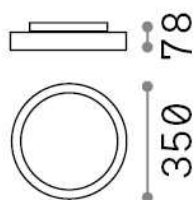

Fly

General info

Indoor - Ceiling lamps

Ean	8021696306582
Item	FLY PL D35 4000K NERO
Installation	Ceiling lamps
Guarantee	5 years
Gross weight	3.5 kg
Volume	0.016 m ³

Technical info

Net weight	3 kg
Insulation class	I
Protection index	IP40
Compliance	CE
Operating temperature	0° ~ +40 °C
Dimmer	Non-dimmable, On-Off
Power output	220-240 V AC 50/60 Hz
Power supply	In-built, included Replaceable (by qualified operators only), electronic, tridonic
Accessories not included	Dimmable driver, upright module

Source info

Integrated source	Integrated LED module
Replaceable source	Replaceable (by qualified operators only)
Power	18 W
Emission	Direct
Max consumption	max 18,00 W
Features LED	LED SMD SAMSUNG
CCT	4000 K
Duration LED (t. 25°C)	50000 h
CRI	> 80
SDCM	3
Light beam	87°
UGR Maximum	< 19
Light beam flux	2800 lm
Useful light flux	2230 lm
Photobiological risk	1