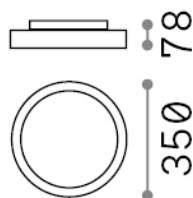

Fly

General info

Indoor - Ceiling lamps

Ean	8021696306575
Item	FLY PL D35 3000K NERO
Installation	Ceiling lamps
Guarantee	5 years
Gross weight	3.5 kg
Volume	0.016 m ³

Technical info

Net weight	3 kg
Insulation class	I
Protection index	IP40
Compliance	CE
Operating temperature	0° ~ +40 °C
Dimmer	Non-dimmable, On-Off
Power output	220-240 V AC 50/60 Hz
Power supply	In-built, included Replaceable (by qualified operators only), electronic, tridonic
Accessories not included	Dimmable driver, upright module

Source info

Integrated source	Integrated LED module
Replaceable source	Replaceable (by qualified operators only)
Power	18 W
Emission	Direct
Max consumption	max 18,00 W
Features LED	LED SMD SAMSUNG
CCT	3000 K
Duration LED (t. 25°C)	50000 h
CRI	> 80
SDCM	3
Light beam	87°
UGR Maximum	< 19
Light beam flux	2650 lm
Useful light flux	2110 lm
Photobiological risk	1