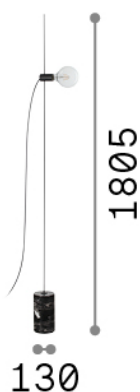

General info

Indoor - Floor lamps

Ean	8021696306568
Item	EVA PT1 BIANCO
Installation	Floor lamps
Guarantee	5 years
Gross weight	9.04 kg
Volume	0.068 m ³

Technical info

Net weight	8.5 kg
Insulation class	II
Protection index	IP20
Compliance	CE
Operating temperature	0° ~ +40 °C
Dimmer	Non-dimmable
Power output	220-240 V AC 50/60 Hz Integrated switch button
Power supply	Not required

Source info

Integrated source	Light bulb (not included)
Replaceable source	Replaceable
Power	E27 max 1 x 60 W
Emission	Diffuse
Max consumption	-
Recommended bulb	E27 GLOBO D125 08W 3000K CRI80 TRASP