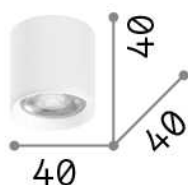

Source info

Integrated source	Integrated LED module
Replaceable source	No
Power	LED 4,5 W
Emission	Direct
Max consumption	max 4,50 W
Features LED	LED COB BRIDGELUX
CCT	4000 K
Duration LED (t. 25°C)	30000 h
CRI	> 90
SDCM	3
Light beam	40°
Light beam flux	370 lm
Useful light flux	230 lm
Photobiological risk	1