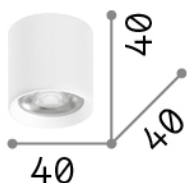

General info

Indoor - Ceiling lamps

Ean	8021696306513
Item	DOT PL 4000K BIANCO
Installation	Ceiling lamps
Guarantee	5 years
Gross weight	0.11 kg
Volume	0.000413 m ³

Technical info

Net weight	0.6 kg
Insulation class	I
Protection index	IP20
Compliance	CE
Operating temperature	0° ~ +40 °C
Dimmer	Non-dimmable, On-Off
Power output	220-240 V AC 50/60 Hz
Power supply	Not required

Source info

Integrated source	Integrated LED module
Replaceable source	No
Power	LED 4,5 W
Emission	Direct
Max consumption	max 4,50 W
Features LED	LED COB BRIDGELUX
CCT	4000 K
Duration LED (t. 25°C)	30000 h
CRI	> 90
SDCM	3
Light beam	40°
Light beam flux	370 lm
Useful light flux	230 lm
Photobiological risk	1