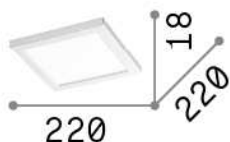

Aura

General info

Indoor - Ceiling lamps

Ean	8021696306407
Item	AURA PL SQUARE 4000K NERO
Installation	Ceiling lamps
Guarantee	5 years
Gross weight	0.5 kg
Volume	0.001829 m³

Technical info

Net weight	0.4 kg
Insulation class	II
Protection index	IP20
Compliance	CE
Operating temperature	0° ~ +40 °C
Dimmer	Non-dimmable, On-Off
Power output	220-240 V AC 50/60 Hz
Power supply	In-built, included NO, electronic
Recessed specifications	65...205 - h. ≥ 26

Source info

Integrated source	Integrated LED module
Replaceable source	No
Power	LED 20 W
Emission	Direct
Max consumption	max 20,00 W
Features LED	LED SMD
CCT	4000 K
Duration LED (t. 25°C)	30000 h
CRI	> 80
Light beam	115°
Light beam flux	2000 lm
Useful light flux	1730 lm
Photobiological risk	EXEMPT