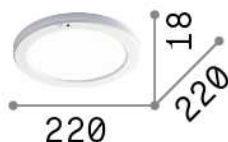

Aura

General info

Indoor - Ceiling lamps

Ean	8021696306377
Item	AURA PL ROUND 4000K NERO SENSOR
Installation	Ceiling lamps
Guarantee	5 years
Gross weight	0.5 kg
Volume	0.001829 m ³

Technical info

Net weight	0.35 kg
Insulation class	II
Protection index	IP20
Compliance	CE
Operating temperature	0° ~ +40 °C
Dimmer	Non-dimmable, On-Off, PIR Motion Sensor
Power output	220-240 V AC 50/60 Hz
Power supply	In-built, included NO, electronic
Recessed specifications	65...205 - h. ≥ 26

Source info

Integrated source	Integrated LED module
Replaceable source	No
Power	LED 20 W
Emission	Direct
Max consumption	max 20,00 W
Features LED	LED SMD
CCT	4000 K
Duration LED (t. 25°C)	30000 h
CRI	> 80
Light beam	115°
Light beam flux	2000 lm
Useful light flux	1660 lm
Photobiological risk	EXEMPT
Standby power	< 0.50 W