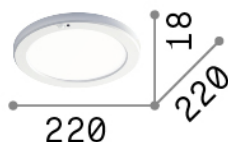

Aura

General info

Indoor - Ceiling lamps

Ean	8021696306353
Item	AURA PL ROUND 4000K BIANCO SENSOR
Installation	Ceiling lamps
Guarantee	5 years
Gross weight	0.45 kg
Volume	0.001829 m ³

Technical info

Net weight	0.35 kg
Insulation class	II
Protection index	IP20
Compliance	CE
Operating temperature	0° ~ +40 °C
Dimmer	Non-dimmable, On-Off, PIR Motion Sensor
Power output	220-240 V AC 50/60 Hz
Power supply	In-built, included NO, electronic
Recessed specifications	65...205 - h. ≥ 26

Source info

Integrated source	Integrated LED module
Replaceable source	No
Power	LED 20 W
Emission	Direct
Max consumption	max 20,00 W
Features LED	LED SMD
CCT	4000 K
Duration LED (t. 25°C)	30000 h
CRI	> 80
Light beam	115°
Light beam flux	2000 lm
Useful light flux	1660 lm
Photobiological risk	EXEMPT
Standby power	< 0.50 W