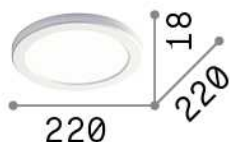

Aura

General info

Indoor - Ceiling lamps

Ean	8021696306346
Item	AURA PL ROUND 4000K BIANCO
Installation	Ceiling lamps
Guarantee	5 years
Gross weight	0.45 kg
Volume	0.001829 m ³

Technical info

Net weight	0.35 kg
Insulation class	II
Protection index	IP20
Compliance	CE
Operating temperature	0° ~ +40 °C
Dimmer	Non-dimmable, On-Off
Power output	220-240 V AC 50/60 Hz
Power supply	In-built, included NO, electronic
Recessed specifications	65...205 - h. ≥ 26

Source info

Integrated source	Integrated LED module
Replaceable source	No
Power	LED 20 W
Emission	Direct
Max consumption	max 20,00 W
Features LED	LED SMD
CCT	4000 K
Duration LED (t. 25°C)	30000 h
CRI	> 80
Light beam	115°
Light beam flux	2000 lm
Useful light flux	1660 lm
Photobiological risk	EXEMPT