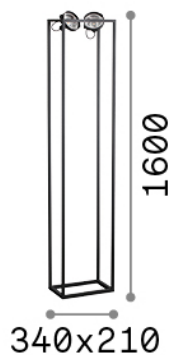

Audio

General info

Indoor - Floor lamps

Ean	8021696306322
Item	AUDIO PT2 H160 BIANCO
Installation	Floor lamps
Guarantee	5 years
Gross weight	11.5 kg
Volume	0.106272 m³

Technical info

Net weight	7.4 kg
Insulation class	II
Protection index	IP20
Compliance	CE
Operating temperature	0° ~ +40 °C
Dimmer	Non-dimmable, On-Off
Power output	220-240 V AC Integrated switch button
Power supply	Not required
Adjustability	vert. 0-90°, orizz. 0-355°

Source info

Integrated source	Light bulb (included)
Replaceable source	Replaceable
Power	GU10 max 2 x 50 W
Emission	Direct
Max consumption	-
Bulb included	EAN 8021696189031 - GU10 13W 0950Lm 3000K