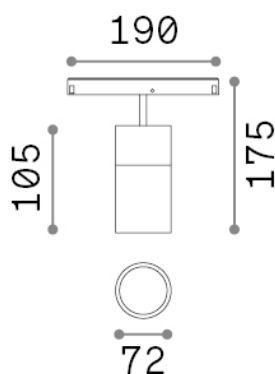

Ego

General info

Technical - Systems

Ean	8021696305615
Item	EGO TRACK SINGLE 26W 3000K ON-OFF BK
Installation	Systems
Guarantee	5 years
Gross weight	0.87 kg
Volume	0.003537 m ³

Technical info

Net weight	0.7 kg
Insulation class	III
Protection index	IP20
Compliance	CE
Operating temperature	0° ~ +40 °C
Dimmer	Non-dimmable, On-Off
Power output	48 V DC
Power supply	Required, remoted, not included NO
Adjustability	vert. 0°-90° , orizz. 0°-335°
Accessories not included	Ego profile

Source info

Integrated source	Integrated LED module
Replaceable source	Replaceable (by qualified operators only)
Power	26 W
Emission	Direct
Max consumption	max 26,00 W
Features LED	LED COB CITIZEN
CCT	3000 K
Duration LED (t. 25°c)	50000 h
CRI	> 90
SDCM	3
Light beam	35°
Light beam flux	2950 lm
Useful light flux	2460 lm
Photobiological risk	1