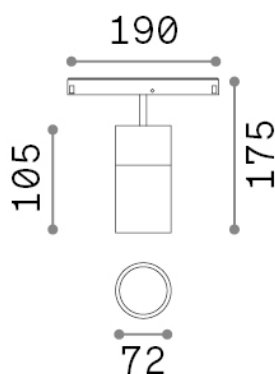

General info

Technical - Systems

Ean	8021696305608
Item	EGO TRACK SINGLE 19W 3000K ON-OFF BK
Installation	Systems
Guarantee	5 years
Gross weight	0.87 kg
Volume	0.003537 m ³

Technical info

Net weight	0.7 kg
Insulation class	III
Protection index	IP20
Compliance	CE
Operating temperature	0° ~ +40 °C
Dimmer	Non-dimmable, On-Off
Power output	48 V DC
Power supply	Required, remoted, not included NO
Adjustability	vert. 0°-90° , orizz. 0°-335°
Accessories not included	Ego profile

Source info

Integrated source	Integrated LED module
Replaceable source	Replaceable (by qualified operators only)
Power	19 W
Emission	Direct
Max consumption	max 19,00 W
Features LED	LED COB CITIZEN
CCT	3000 K
Duration LED (t. 25°c)	50000 h
CRI	> 90
SDCM	3
Light beam	35°
Light beam flux	2200 lm
Useful light flux	1830 lm
Photobiological risk	1