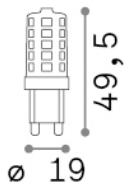

General info

Lampadine e accessori - Lampadine g9

Ean	8021696305431
Item	G9 3.5W 3000K CRI80 DIMM
Installation	-
Guarantee	5 years
Gross weight	0.02 kg
Volume	2.5e-05 m ³

Technical info

Net weight	0.02 kg
Insulation class	-
Compliance	CE
Power output	220-240 V AC 50/60 Hz
Dimmer	Dimmable, TRIAC
Power supply	Not required

Source info

Power	3,5 W
Emission	Diffuse
Max consupcion	max 3,50 W
CCT	3000 K
Duration LED (t. 25°C)	15000 h
CRI	> 80
Light beam	420 lm
Useful light flux	420 lm
Photobiological risk	1
Standby power	< 0.50 W