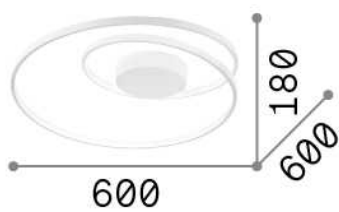

Oz

General info

Indoor - Ceiling lamps

Ean	8021696304533
Item	OZ PL DALI OTTONE
Installation	Ceiling lamps
Guarantee	5 years
Gross weight	3.1 kg
Volume	0.035362 m ³

Technical info

Net weight	1.5 kg
Insulation class	II
Protection index	IP20
Compliance	CE
Operating temperature	0° ~ +40 °C
Dimmer	Dimmable, DALI / Push
Power output	220-240 V AC 50/60 Hz
Power supply	In-built, included Replaceable (by qualified operators only), electronic

Source info

Integrated source	Integrated LED module
Replaceable source	No
Power	LED 48 W
Emission	Diffuse
Max consumption	max 48,00 W
Features LED	LED SMD
CCT	3000 K
Duration LED (t. 25°C)	30000 h
CRI	> 80
Light beam flux	5200 lm
Useful light flux	1920 lm
Photobiological risk	1
Standby power	< 0.50 W