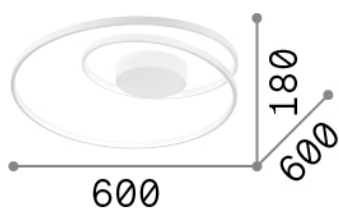

Oz

General info

Indoor - Ceiling lamps

Ean	8021696304526
Item	OZ PL DALI NERO
Installation	Ceiling lamps
Guarantee	5 years
Gross weight	3.1 kg
Volume	0.035362 m ³

Technical info

Net weight	1.5 kg
Insulation class	II
Protection index	IP20
Compliance	CE
Operating temperature	0° ~ +40 °C
Dimmer	Dimmable, DALI / Push
Power output	220-240 V AC 50/60 Hz
Power supply	In-built, included Replaceable (by qualified operators only), electronic

Source info

Integrated source	Integrated LED module
Replaceable source	No
Power	LED 48 W
Emission	Diffuse
Max consumption	max 48,00 W
Features LED	LED SMD
CCT	3000 K
Duration LED (t. 25°C)	30000 h
CRI	> 80
Light beam flux	5200 lm
Useful light flux	1920 lm
Photobiological risk	1
Standby power	< 0.50 W