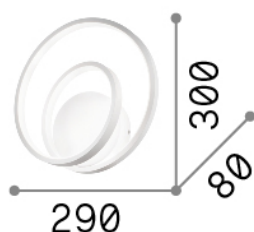

General info

Indoor - Wall lamps

Ean	8021696304502
Item	OZ AP DALI OTTONE
Installation	Wall lamps
Guarantee	5 years
Gross weight	1.23 kg
Volume	0.008712 m ³

Technical info

Net weight	0.8 kg
Insulation class	II
Protection index	IP20
Compliance	CE
Operating temperature	0° ~ +40 °C
Dimmer	Dimmable, DALI / Push
Power output	220-240 V AC 50/60 Hz
Power supply	In-built, included Replaceable (by qualified operators only), electronic

Source info

Integrated source	Integrated LED module
Replaceable source	No
Power	LED 28 W
Emission	Diffuse
Max consumption	max 28,00 W
Features LED	LED SMD
CCT	3000 K
Duration LED (t. 25°C)	30000 h
CRI	> 80
Light beam flux	2500 lm
Useful light flux	1060 lm
Photobiological risk	1
Standby power	< 0.50 W