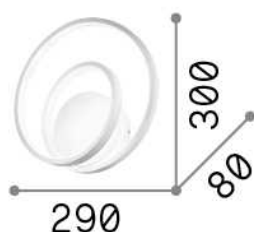

## Indoor - Wall lamps

<b>Ean</b>	8021696304496
<b>Item</b>	OZ AP DALI NERO
<b>Installation</b>	Wall lamps
<b>Guarantee</b>	5 years
<b>Gross weight</b>	1.23 kg
<b>Volume</b>	0.008712 m <sup>3</sup>

## Source info

<b>Integrated source</b>	Integrated LED module
<b>Replaceable source</b>	No
<b>Power</b>	LED 28 W
<b>Emission</b>	Diffuse
<b>Max consumption</b>	max 28,00 W
<b>Features LED</b>	LED SMD
<b>CCT</b>	3000 K
<b>Duration LED (t. 25°C)</b>	30000 h
<b>CRI</b>	> 80
<b>Light beam flux</b>	2500 lm
<b>Useful light flux</b>	1060 lm
<b>Photobiological risk</b>	1
<b>Standby power</b>	< 0.50 W